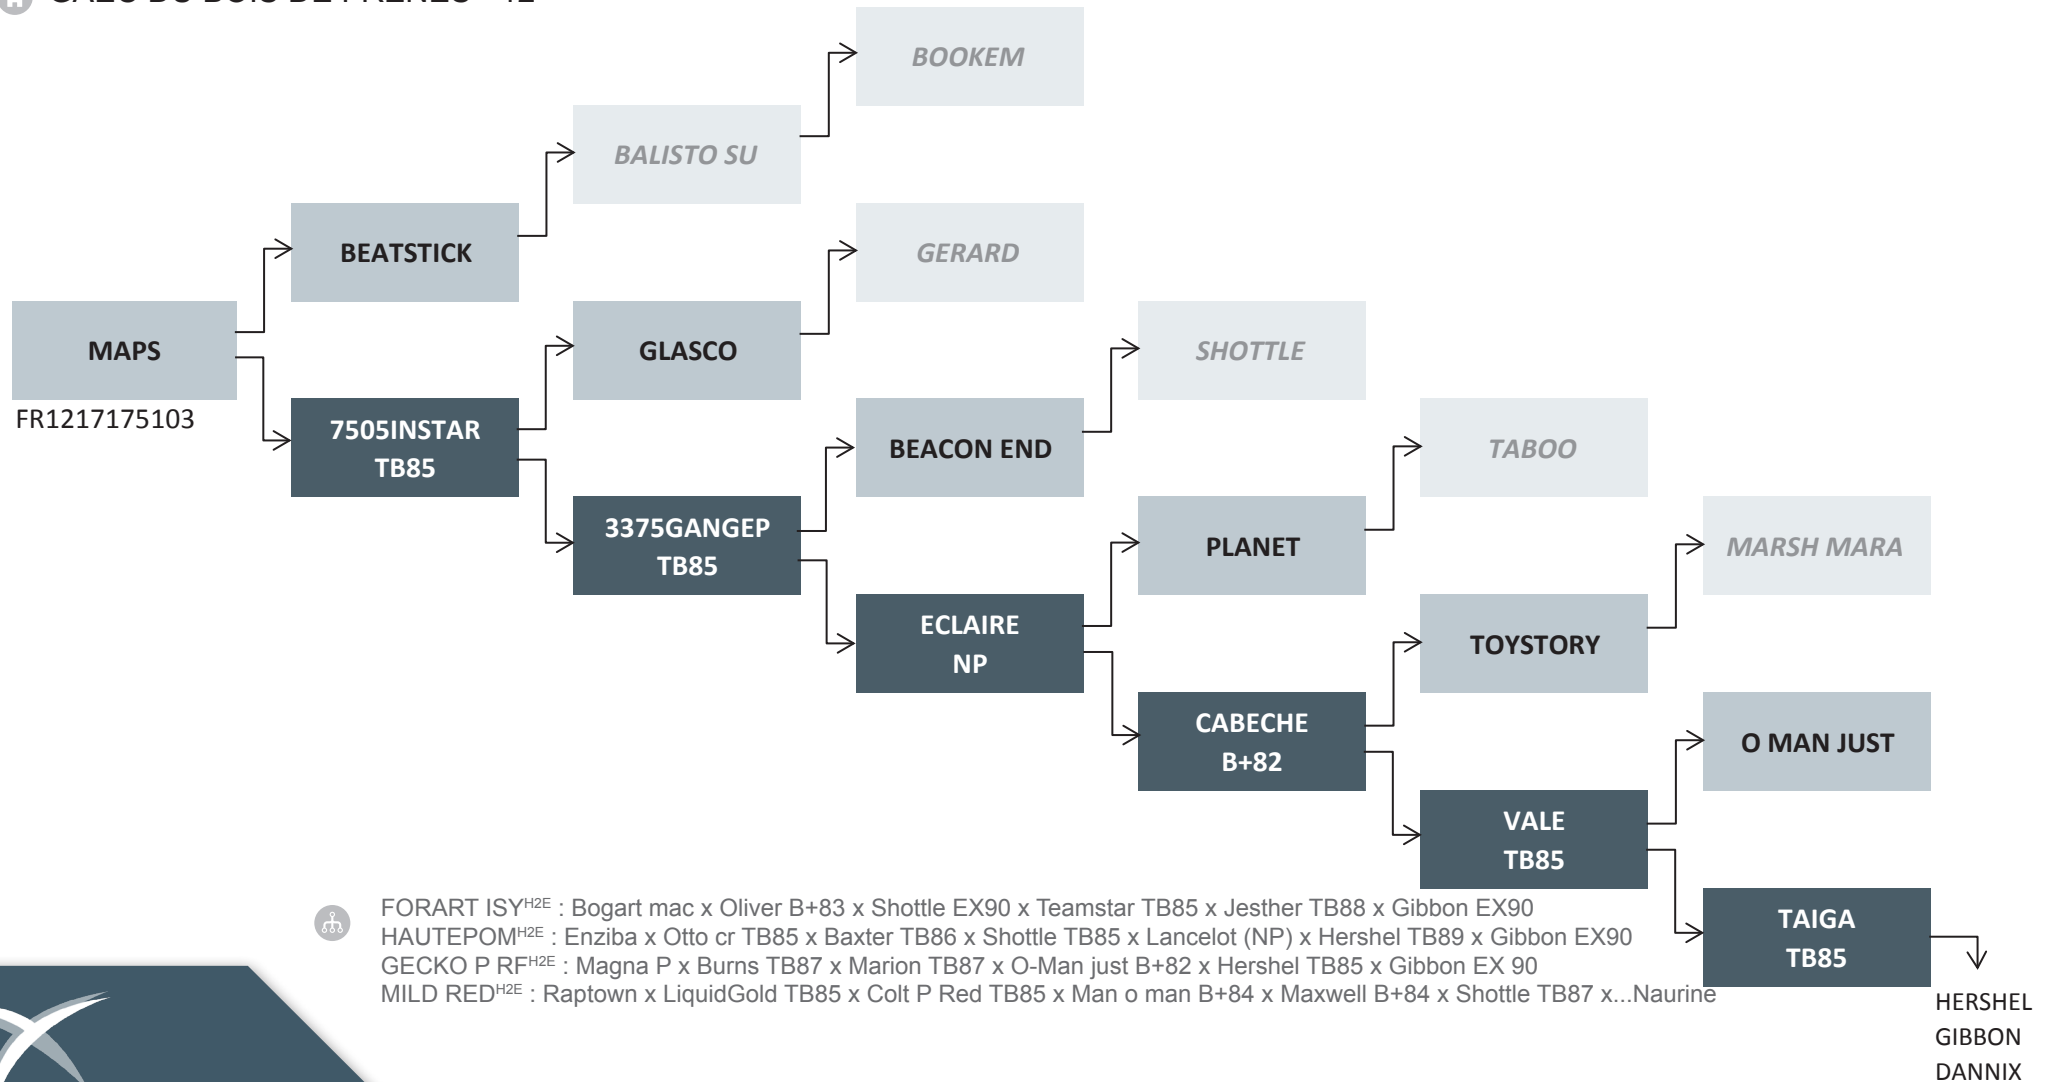

DOSSIER TECHNIQUE : PEDIGREE

MAPS^{H2E}

GAEC DU BOIS DE FRENES - 12

FORART ISY^{H2E} : Bogart mac x Oliver B+83 x Shottle EX90 x Teamstar TB85 x Jesther TB88 x Gibbon EX90
 HAUTEPOM^{H2E} : Enziba x Otto cr TB85 x Baxter TB86 x Shottle TB85 x Lancelot (NP) x Hershel TB89 x Gibbon EX90
 GECKO P RF^{H2E} : Magna P x Burns TB87 x Marion TB87 x O-Man just B+82 x Hershel TB85 x Gibbon EX 90
 MILD RED^{H2E} : Raptown x LiquidGold TB85 x Colt P Red TB85 x Man o man B+84 x Maxwell B+84 x Shottle TB87 x...Naurine